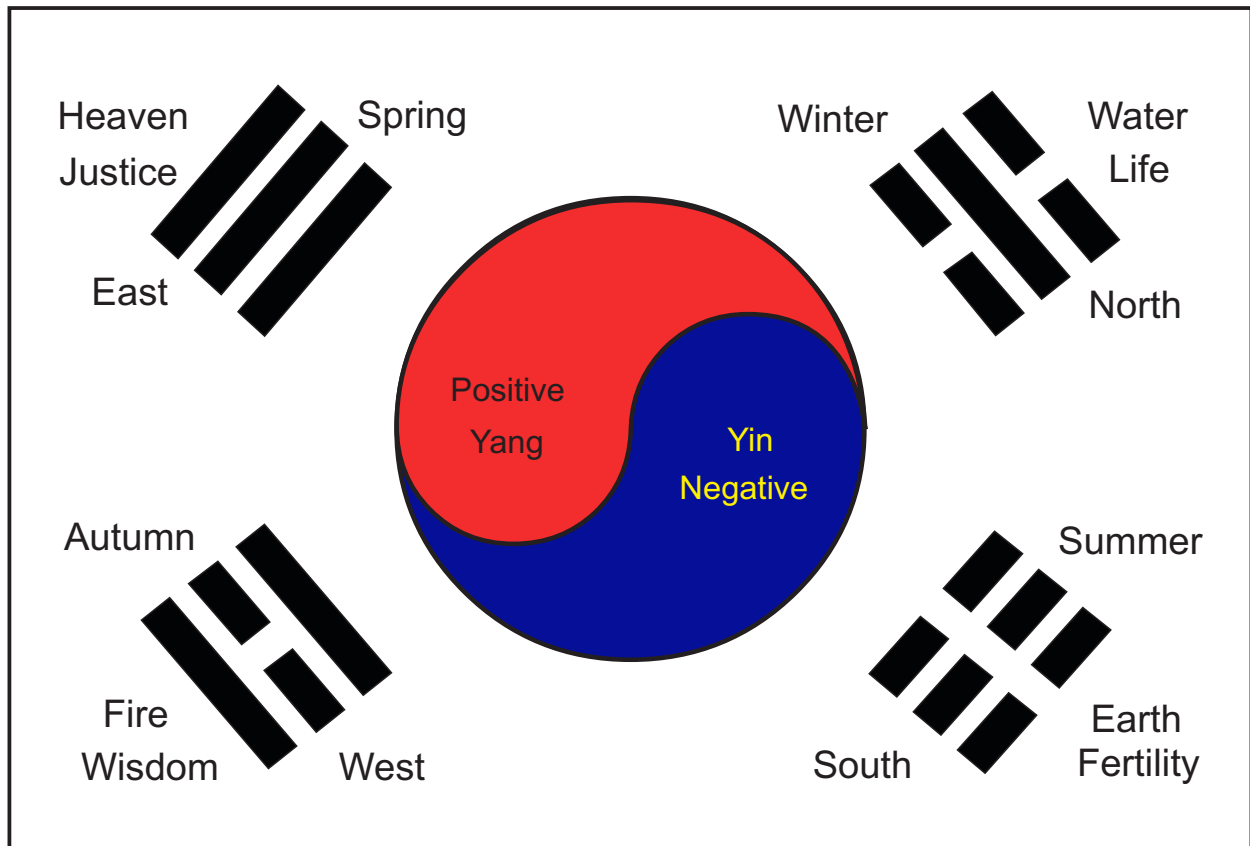

Korean Flag (Taegeuk Ki) Symbolism

The white background = The nation
The circle = The people
The four trigrams = The government